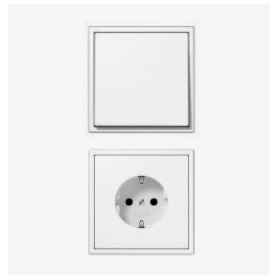

Interior door UNIQUE 501
Massive profile door. The board is made of chipboard. Finish: painted white or black

Entrance door
Fire810, painted black 100x210 cm

Interior door lock
Bedroom. magnet door lock, with key, chrome

Door handle
VALNES, shiny, rustproof

Entrance door handle
VALNES, shiny, rustproof

Entrance door lock set
VALNES security lock set

Plug-switch series
Jung LS series white similar RAL 9010

Plug-switch series
Jung LS CUBE series white similar RAL 9010. Surface mounted wiring

Living room spot -light
Arkos light, recessed

Wall paint primary tone
White, NCS S 0500-N

Ceiling paint primary tone
White, NCS S 0500-N

The developer retains the right to make changes to the interior design packages, offering the client a similar product for the same price. All pictures shown are for illustration purpose only.