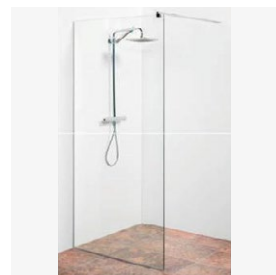

Interior door UNIQUE 501
Massive profile door. The board is made of chipboard. Finish: painted white or black

Entrance door
Fire810, painted black 100x210 cm

Interior door lock
Bedroom. magnet door lock, with key, chrome

Door handle
VALNES, shiny, rustproof

Entrance door handle
VALNES, shiny, rustproof

Entrance door lock set
VALNES security lock set

Plug-switch series
Jung LS series white similar RAL 9010

Plug-switch series
Jung LS CUBE series white similar RAL 9010. Surface mounted wiring

Toilet bowl frame
 Villeroy & Boch
 wall frame ViConnect

Sink
 Villeroy & Boch
 Collaro sink
 TitanCeram, 600x420mm

Bath
 Villeroy & Boch
 Collaro bath, 1700x750mm

Sink faucet
 Vitra MINIMAX S, chrome

**Shower/bath faucet
 thermostat**
 Vitra X-Line
 thermostat, chrome

Showerhead kit
 Vitra Master chrome

Shower set
 Vitra AquaHeat
 head and hand shower,
 thermostat, chrome

Grating
 BD-90-Z Basic drain grating

Drain
 Aqua-10x10-MSI1
 * bathrooms with bathtubs

Shower glass
 GlassHouse, clear glass
 tube for support,
 H=2000mm