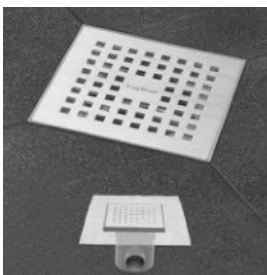

Door handle
VALNES, shiny, rustproof

Entrance door handle
VALNES, shiny, rustproof

Entrance door lock set
VALNES security lock set

Plug-switch series
Jung LS series white similar RAL 9010

Plug-switch series
Jung LS CUBE series white similar RAL 9010. Surface mounted wiring

Wall tile
 PORCELAINGRES Urban
 Antracite, 60x60cm and
 30x60cm, 8mm

Floor tile
 PORCELAINGRES Urban
 Antracite, 60x60cm, 8mm

Bathroom spot -light
 Arkos light, recessed,
 moisture resistant

Toilet bowl
 Villeroy&Boch
 Avento on wall toilet bowl

Toilet bowl frame
 Villeroy & Boch
 wall frame ViConnect

Sink
 Villeroy & Boch
 Collaro sink
 TitanCeram, 600x420mm

Bath
 Villeroy & Boch
 Collaro bath, 1700x750mm

Sink faucet
 Vitra MINIMAX S, chrome

**Shower/bath faucet
 thermostat**
 Vitra X-Line
 thermostat, chrome

Showerhead kit
 Vitra Master chrome

Shower set
 Vitra AquaHeat
 head and hand shower,
 thermostat, chrome

Grating
 BD-90-Z Basic drain grating

Drain
 Aqua-10x10-MSI1
 * bathrooms with bathtubs

Shower glass
 GlassHouse, clear glass
 tube for support,
 H=2000mm