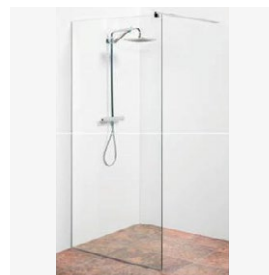

**Toilet bowl**  
Villeroy&Boch  
Avento on wall toilet bowl

**Toilet bowl frame**  
Villeroy & Boch  
wall frame ViConnect

**Sink**  
Villeroy & Boch  
Collaro sink  
TitanCeram, 600x470mm

**Bath**  
Villeroy & Boch  
Collaro bath

**Sink faucet**  
Vitra MINIMAX S, chrome

**Shower/bath faucet**  
Vitra MINIMAX S  
chrome

**Shower/bath faucet thermostat**  
Vitra X-Line  
thermostat, chrome

**Showerhead kit**  
Vitra Master chrome

**Shower set**  
Vitra AquaHeat  
head and hand shower,  
thermostat, chrome

**Grating**  
BD-90-Z Basic drain grating  
l=900mm

**Drain**  
Aqua-10x10-MSI1

**Shower glass**  
GlassHouse, clear glass  
tube for support:  
900x2000mm