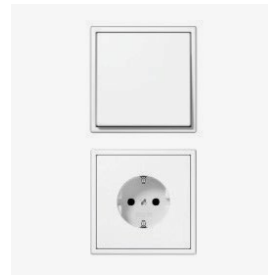

**Door frame**  
Wooden molding painted white 16x90mm

**Interior door UNIQUE 501**  
Massive profile door. The board is made of chipboard. Finish: painted white or black, 100x210 mm

**Entrance door**  
Fire810, painted black 100x210 mm

**Interior door lock**  
Bedroom. magnet door lock, with key, chrome

**Door handle**  
VALNES, shiny, rustproof

**Entrance door handle**  
VALNES, shiny, rustproof

**Entrance door lock set**  
VALNES security lock set

**Plug-switch,doorbell series**  
Jung LS series white similar RAL 9010

**Plug-switch series**  
Jung LS CUBE series white similar RAL 9010. surface cap, 1-gang.

**Living room spot -light**  
Arkos light,recessed