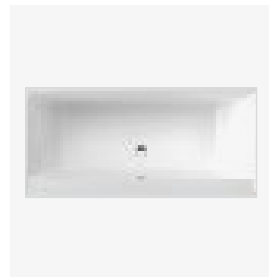

**Door frame**  
Wooden molding painted white 16x90mm

**Interior door UNIQUE 501**  
Massive profile door. The board is made of chipboard. Finish: painted white or black, 100x210 mm

**Entrance door**  
Fire810, painted black 100x210 mm

**Wall paint primary tone**  
White, NCS S 0500-N

**Ceiling paint primary tone**  
White, NCS S 0500-N

The developer retains the right to make changes to the interior design packages, offering the client a similar product for the same price. All pictures shown are for illustration purpose only.

**Toilet bowl**  
Villeroy&Boch  
Avento on wall toilet bowl

**Toilet bowl frame**  
Villeroy & Boch  
wall frame ViConnect

**Sink**  
Villeroy & Boch  
Collaro sink  
TitanCeram, 600x470mm

**Bath**  
Villeroy & Boch  
Collaro bath