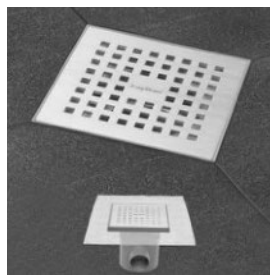

**Toilet bowl**  
Villeroy&Boch  
Avento on wall toilet bowl

**Toilet bowl frame**  
Villeroy & Boch  
wall frame ViConnect

**Sink**  
Villeroy & Boch  
Collaro sink  
TitanCeram, 600x470mm

**Bath**  
Villeroy & Boch  
Collaro bath

**Sink faucet**  
Vitra MINIMAX S, chrome

**Shower/bath faucet**  
Vitra MINIMAX S  
chrome

**Shower/bath faucet thermostat**  
Vitra X-Line  
thermostat, chrome

**Showerhead kit**  
Vitra Master chrome

**Shower set**  
Vitra AquaHeat  
head and hand shower,  
thermostat, chrome

**Grating**  
BD-90-Z Basic drain grating  
l=900mm

**Drain**  
Aqua-10x10-MSI1

**Shower glass**  
GlassHouse, clear glass  
tube for support:  
900x2000mm