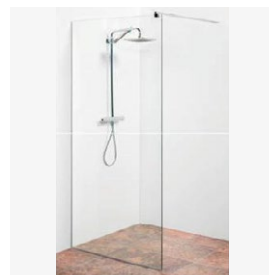

**Toilet bowl**  
 Villeroy&Boch  
 Avento on wall toilet bowl

**Toilet bowl frame**  
 Villeroy & Boch  
 wall frame ViConnect

**Sink**  
 Villeroy & Boch  
 Collaro sink  
 TitanCeram, 600x470mm

**Bath**  
 Villeroy & Boch  
 Collaro bath

**Sink faucet**  
 Vitra MINIMAX S, chrome

**Shower/bath faucet**  
 Vitra MINIMAX S  
 chrome

**Shower/bath faucet thermostat**  
 Vitra X-Line  
 thermostat, chrome

**Showerhead kit**  
 Vitra Master chrome

**Shower set**  
 Vitra AquaHeat  
 head and hand shower,  
 thermostat, chrome

**Grating**  
 BD-90-Z Basic drain grating  
 l=900mm

**Drain**  
 Aqua-10x10-MSI1

**Shower glass**  
 GlassHouse, clear glass  
 tube for support:  
 900x2000mm