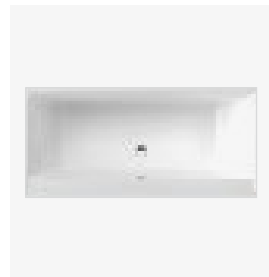

**Door frame**  
Wooden molding painted white 16x90mm

**Interior door UNIQUE 501**  
Massive profile door. The board is made of chipboard. Finish: painted white or black, 100x210 mm

**Entrance door**  
Fire810, painted black 100x210 mm

**Wall paint primary tone**  
White, NCS S 0500-N

**Ceiling paint primary tone**  
White, NCS S 0500-N

The developer retains the right to make changes to the interior design packages, offering the client a similar product for the same price. All pictures shown are for illustration purpose only.

**Primary tile for floors**  
 PORCELAINGRES  
 Colour Studio White  
 60x60cm, 6mm

**Tile for floors**  
 PORCELAINGRES  
 Colour Studio White  
 60x60cm, 6mm

**Bathroom spot -light**  
 Arkos light,recessed,  
 moisture resistant

**Toilet bowl**  
 Villeroy&Boch  
 Avento on wall toilet bowl

**Toilet bowl frame**  
 Villeroy & Boch  
 wall frame ViConnect

**Sink**  
 Villeroy & Boch  
 Collaro sink  
 TitanCeram, 600x470mm

**Bath**  
 Villeroy & Boch  
 Collaro bath